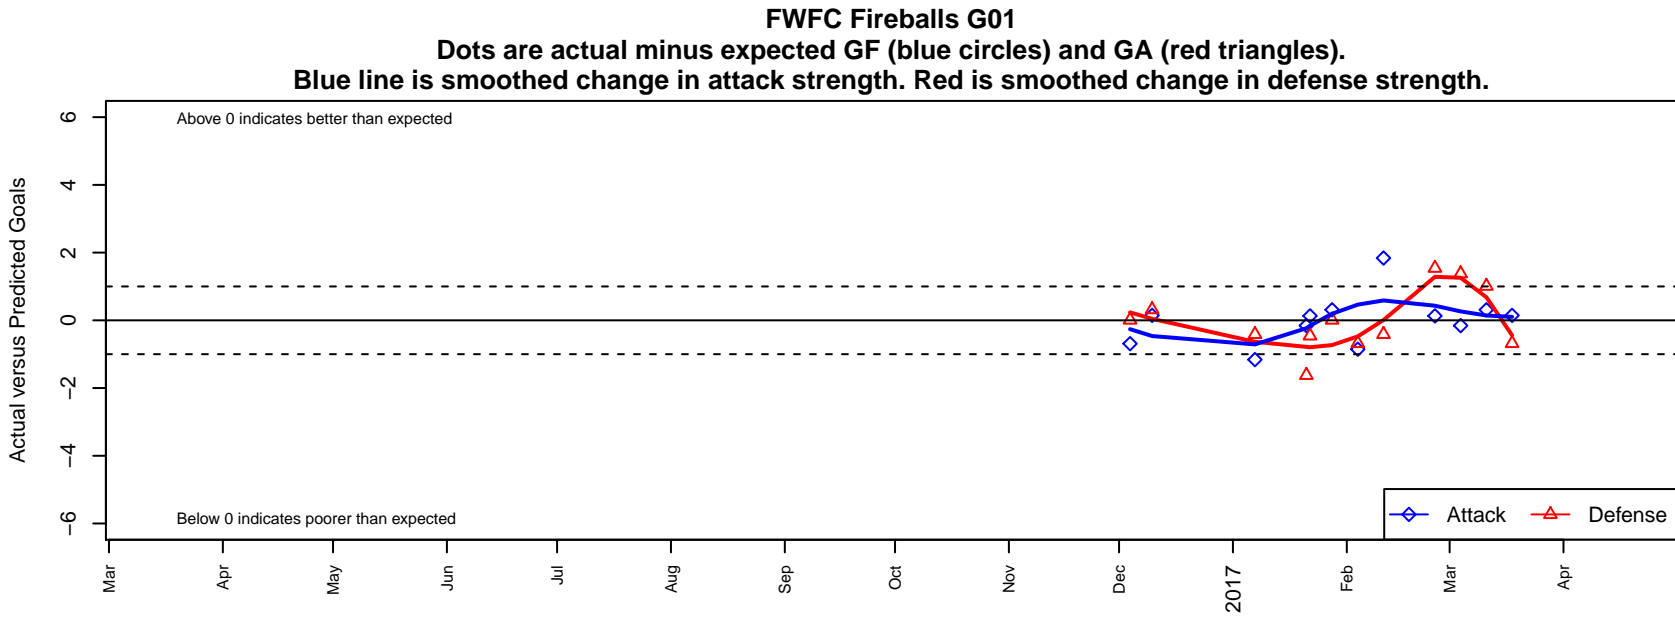

FWFC Fireballs G01

Federal Way FC
Federal Way, WA
G01 total strength=1192
attack=4.74 defense=3.2
spr league = Win NPSL Div 3 (01) U16

alt names used:
FWFC Fireballs G01
FWFC 01 Fireballs

Venues played:
2016 Win NPSL Division 3 (01) U16

**attack and defense variance (black dot)
relative to other teams
and top 10 in region**

**attack and defense rating
relative to others at age
and all opponents in last 13 months**

**attack and defense rating
relative to others at age
and all opponents in last 13 months**

Performance relative to 13 month average

Performance relative to 13 month average

Distribution of opponents
 Red = Lose zone, Blue = Win zone, Green = Even
 Black line separates win/lose zones

lot. A=Neither has attack advantage, B=Opponent has both attack and defense advantage, C=Opponent has both attack and defense disadvantage, D=Both have